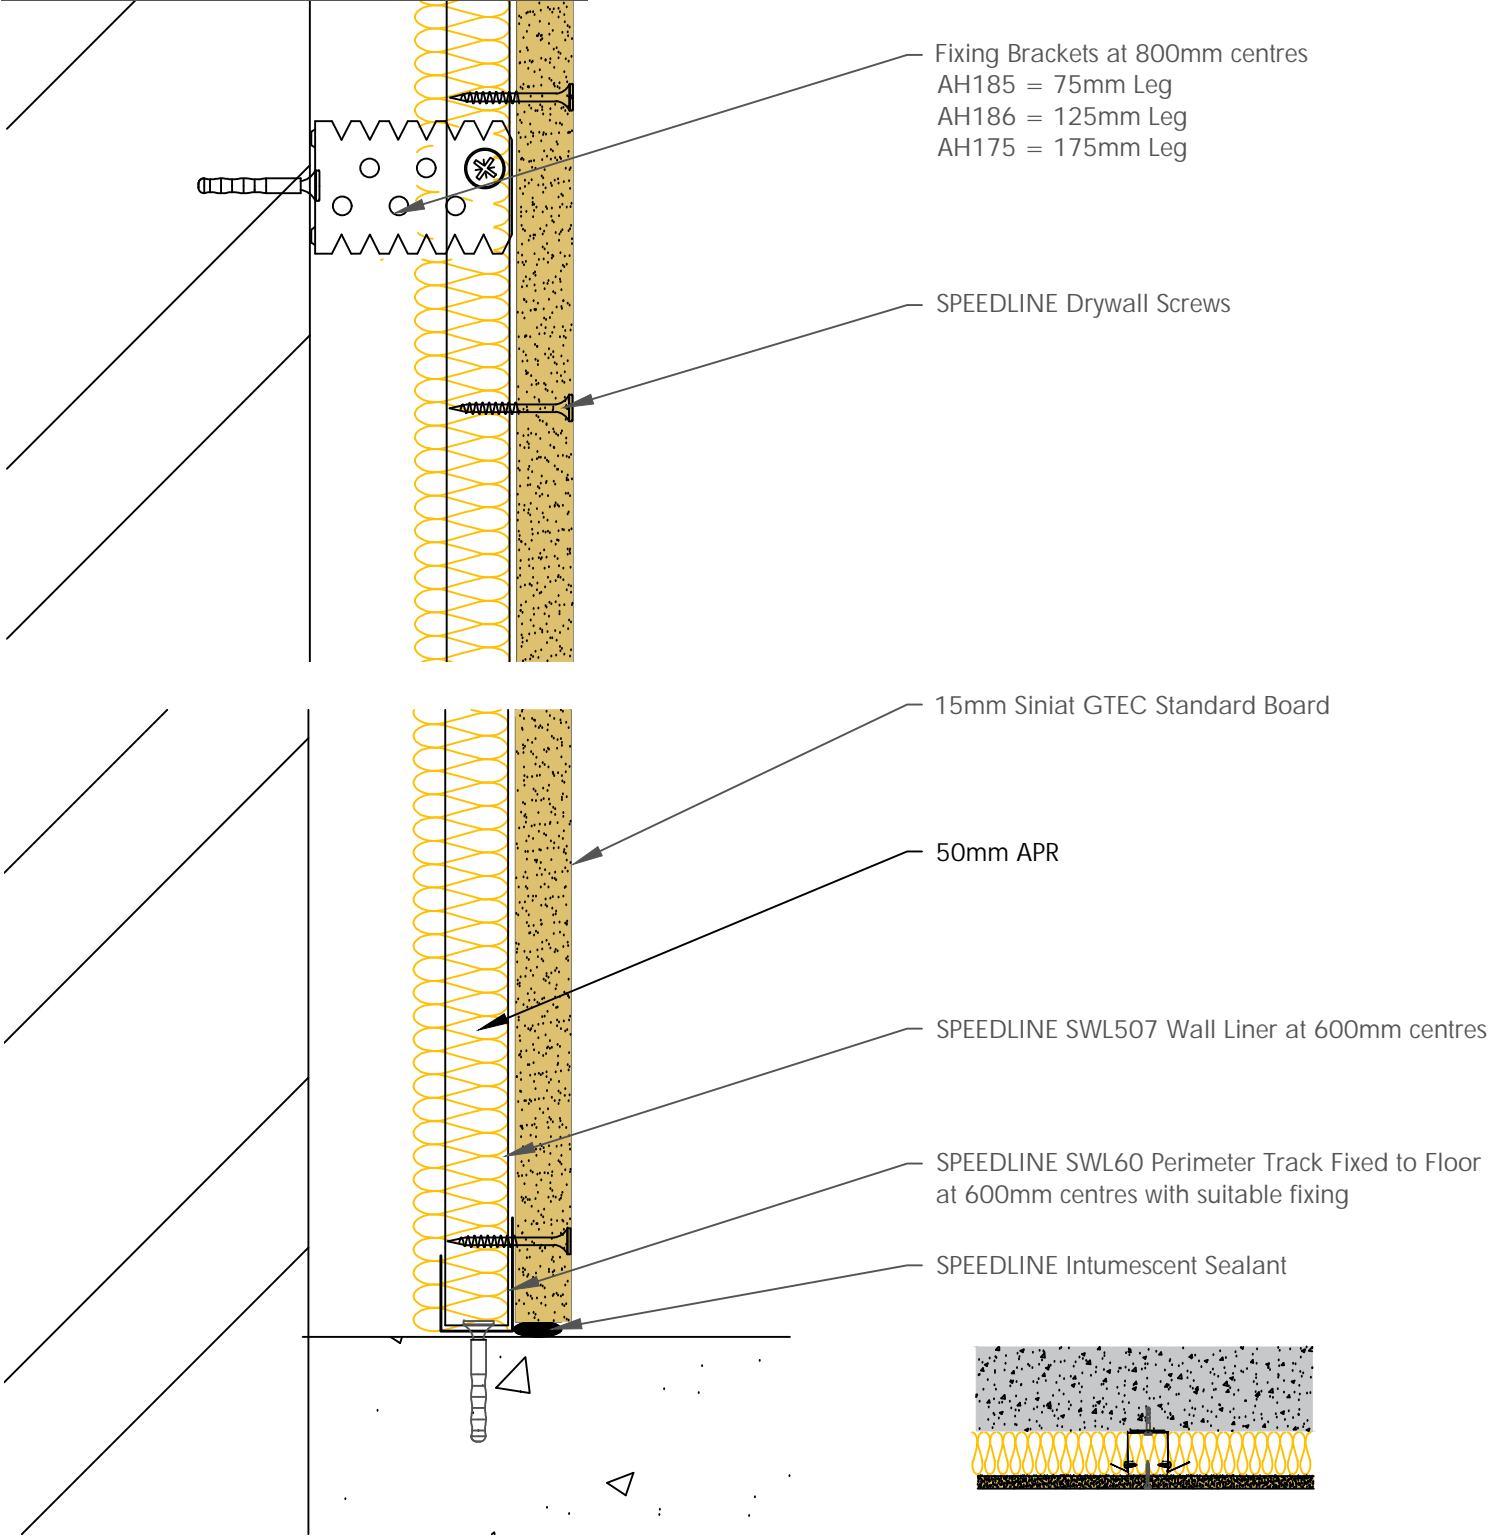

Board Thickness	Speedline Drywall Fixing Length
12.5mm & 15mm	25mm
12.5mm + 12.5mm	25mm + 38mm
12.5mm + 15mm	25mm + 42mm
15mm + 15mm	25mm + 42mm

CDR No: _____ DATE: 23/10/19 _____ Details to be read in conjunction with project specification guidelines

WALL LINING SYSTEM - WL507-S-52(50)

All performance data and system specifications are for systems constructed with materials & components as shown. The inclusion or substitution of any other manufacturers materials or components could invalidate test data and system performance and permission must be given in writing by SIG PLC.